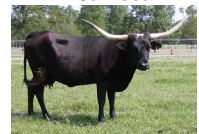

KCCI Rosie

KCCI BLACK ROSE

BR TEXAS FLOWER