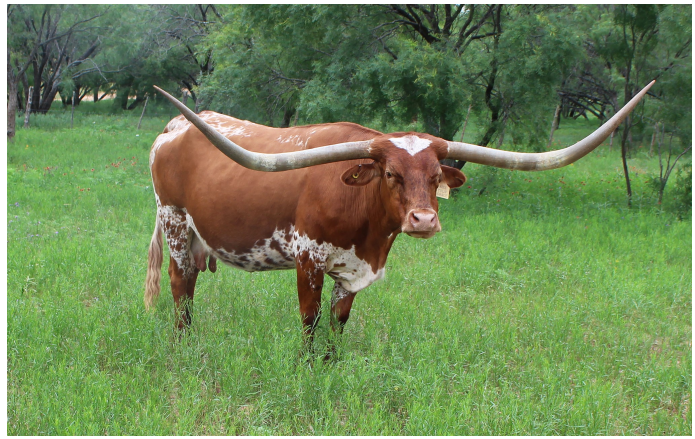

## KCCI Tulip Grace

**Date of Birth:** 10/19/2011  
**Breeder:** Khaos Cattle Company  
**Owner:** DEER CREEK LONGHORNS

Courtesy of Red Peak Ranch

This JP Rio Grande daughter is a very big, complete cow. Bob Loomis breeding on bottom. She will easily exceed 80" TTT and is a terrific producer.